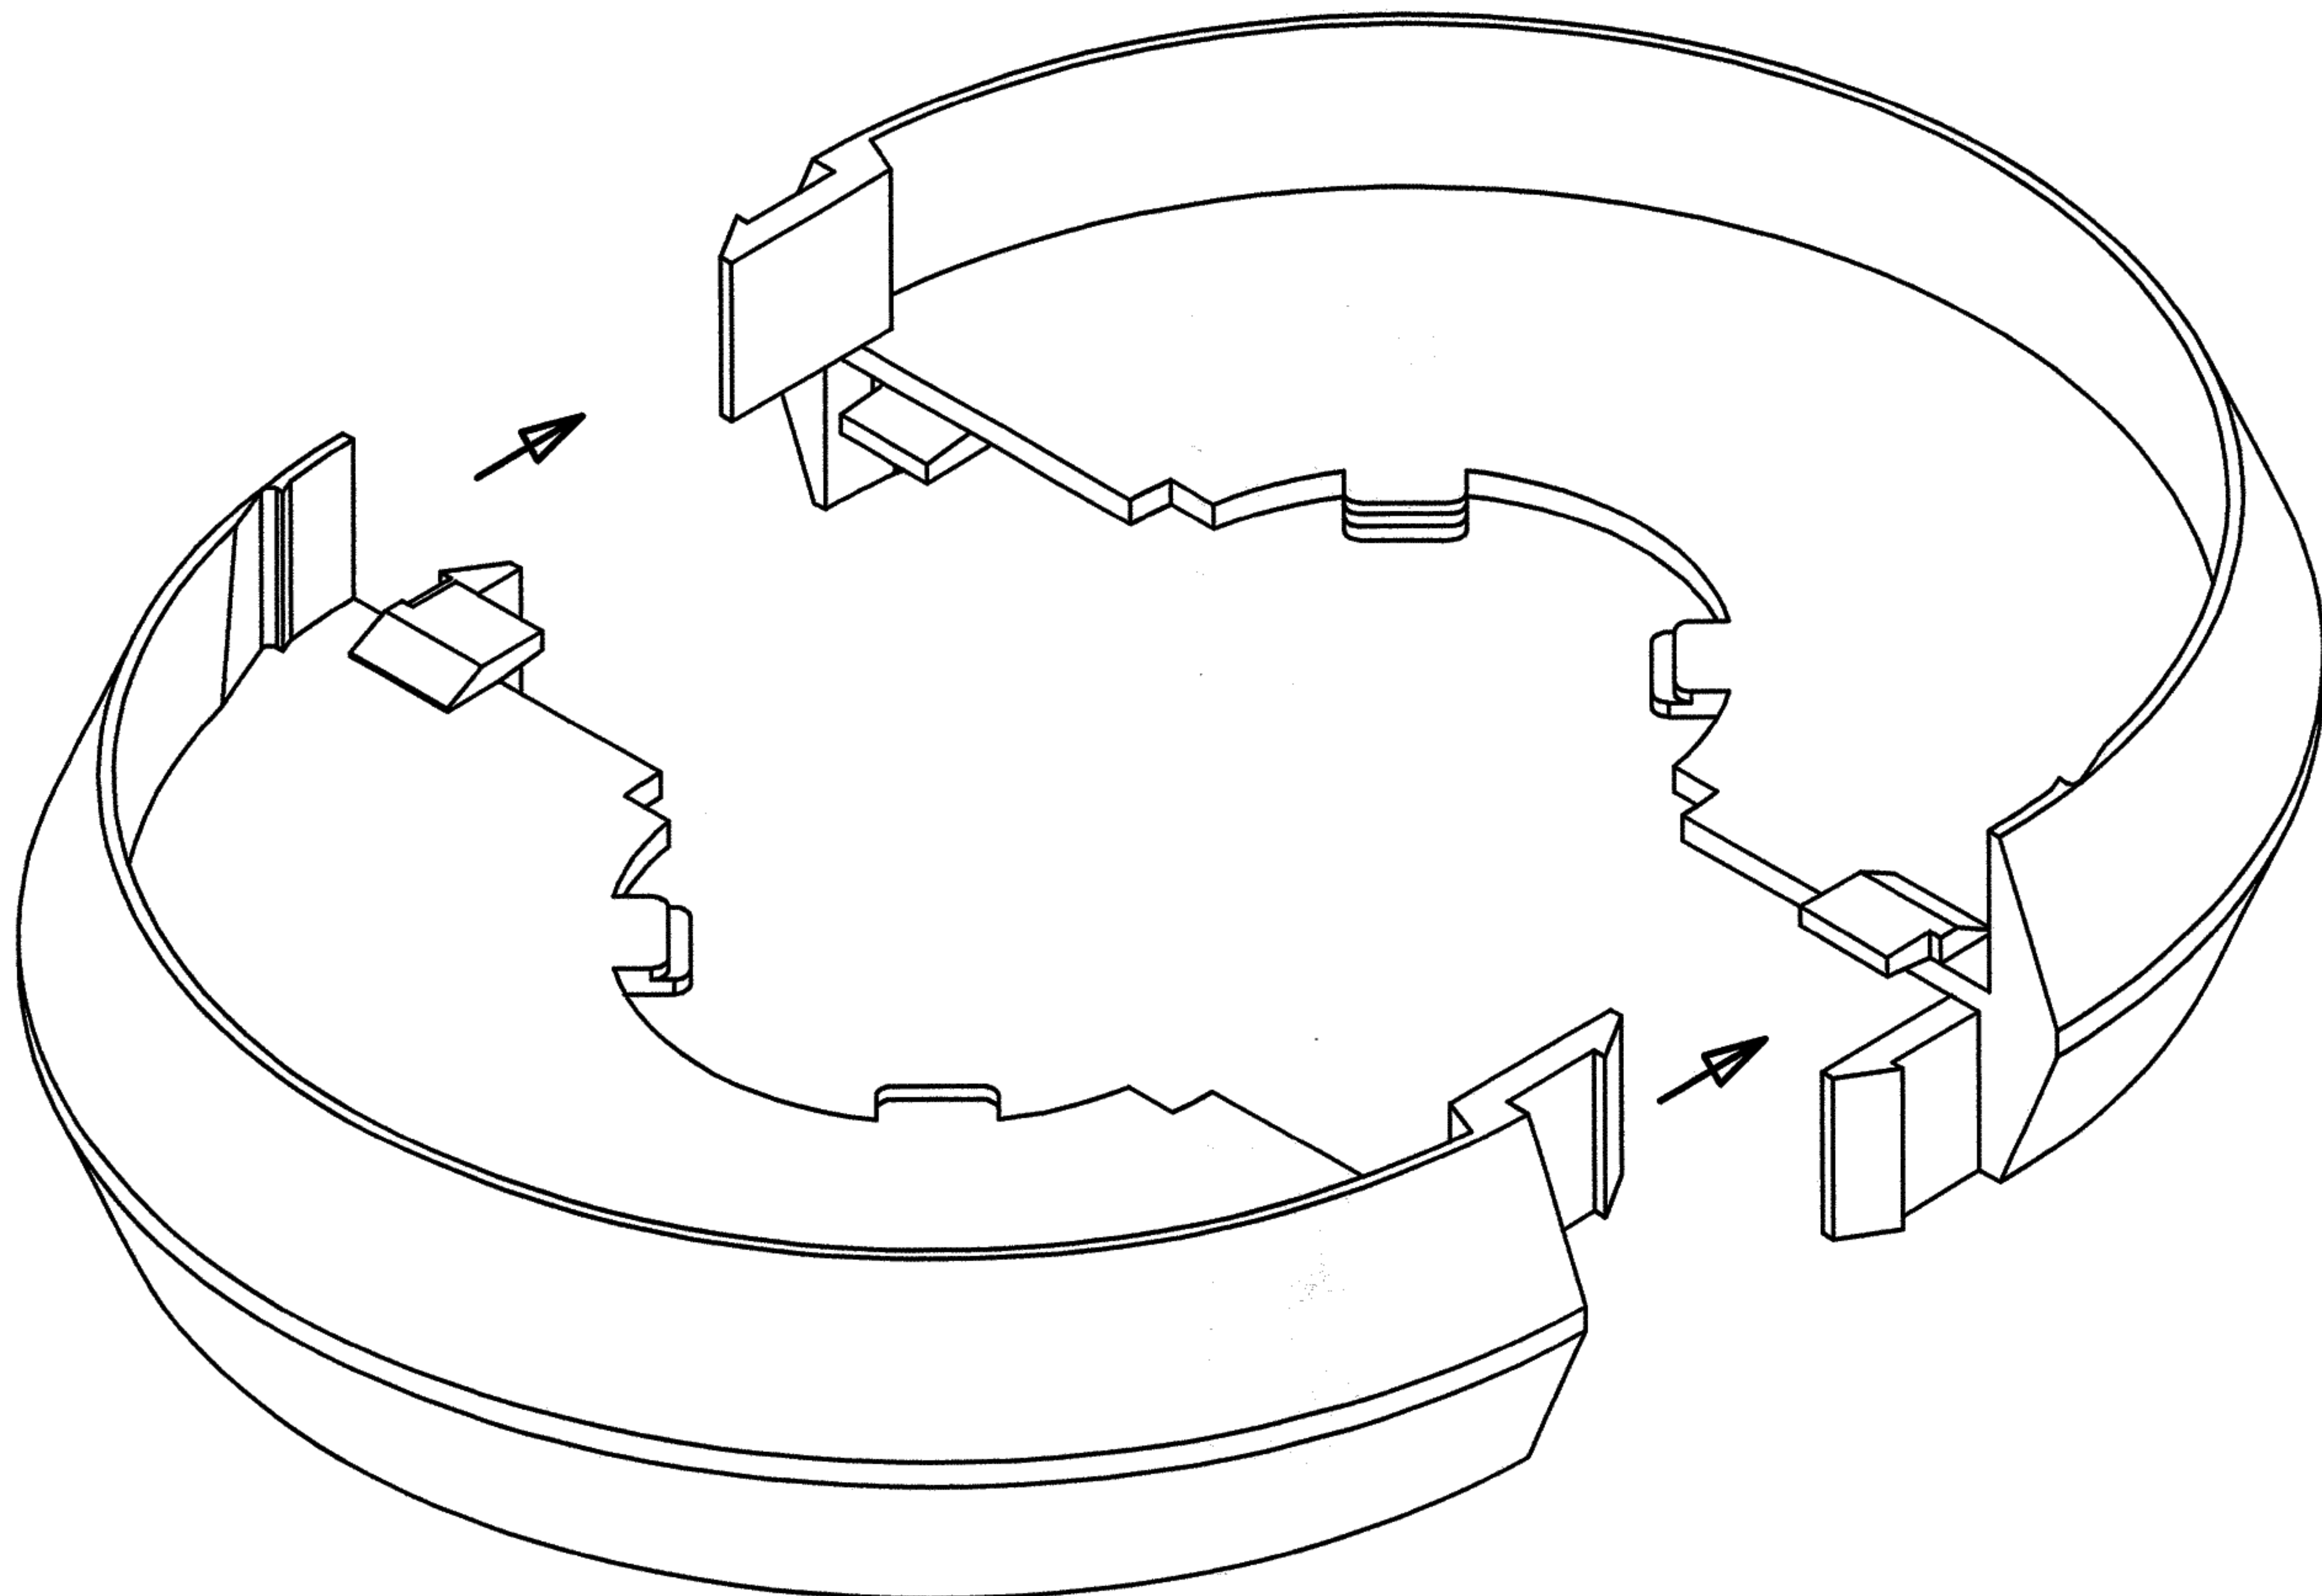

**BOXLOK-1**

BOXLOK ASSEMBLY  
SNAP FIT

7.5 INCHES OUTSIDE DIAMETER  
BY 1.718 INCHES TALL

**BOXLOK-1**

2-BOXLOKS, 1-ROTATED 180°