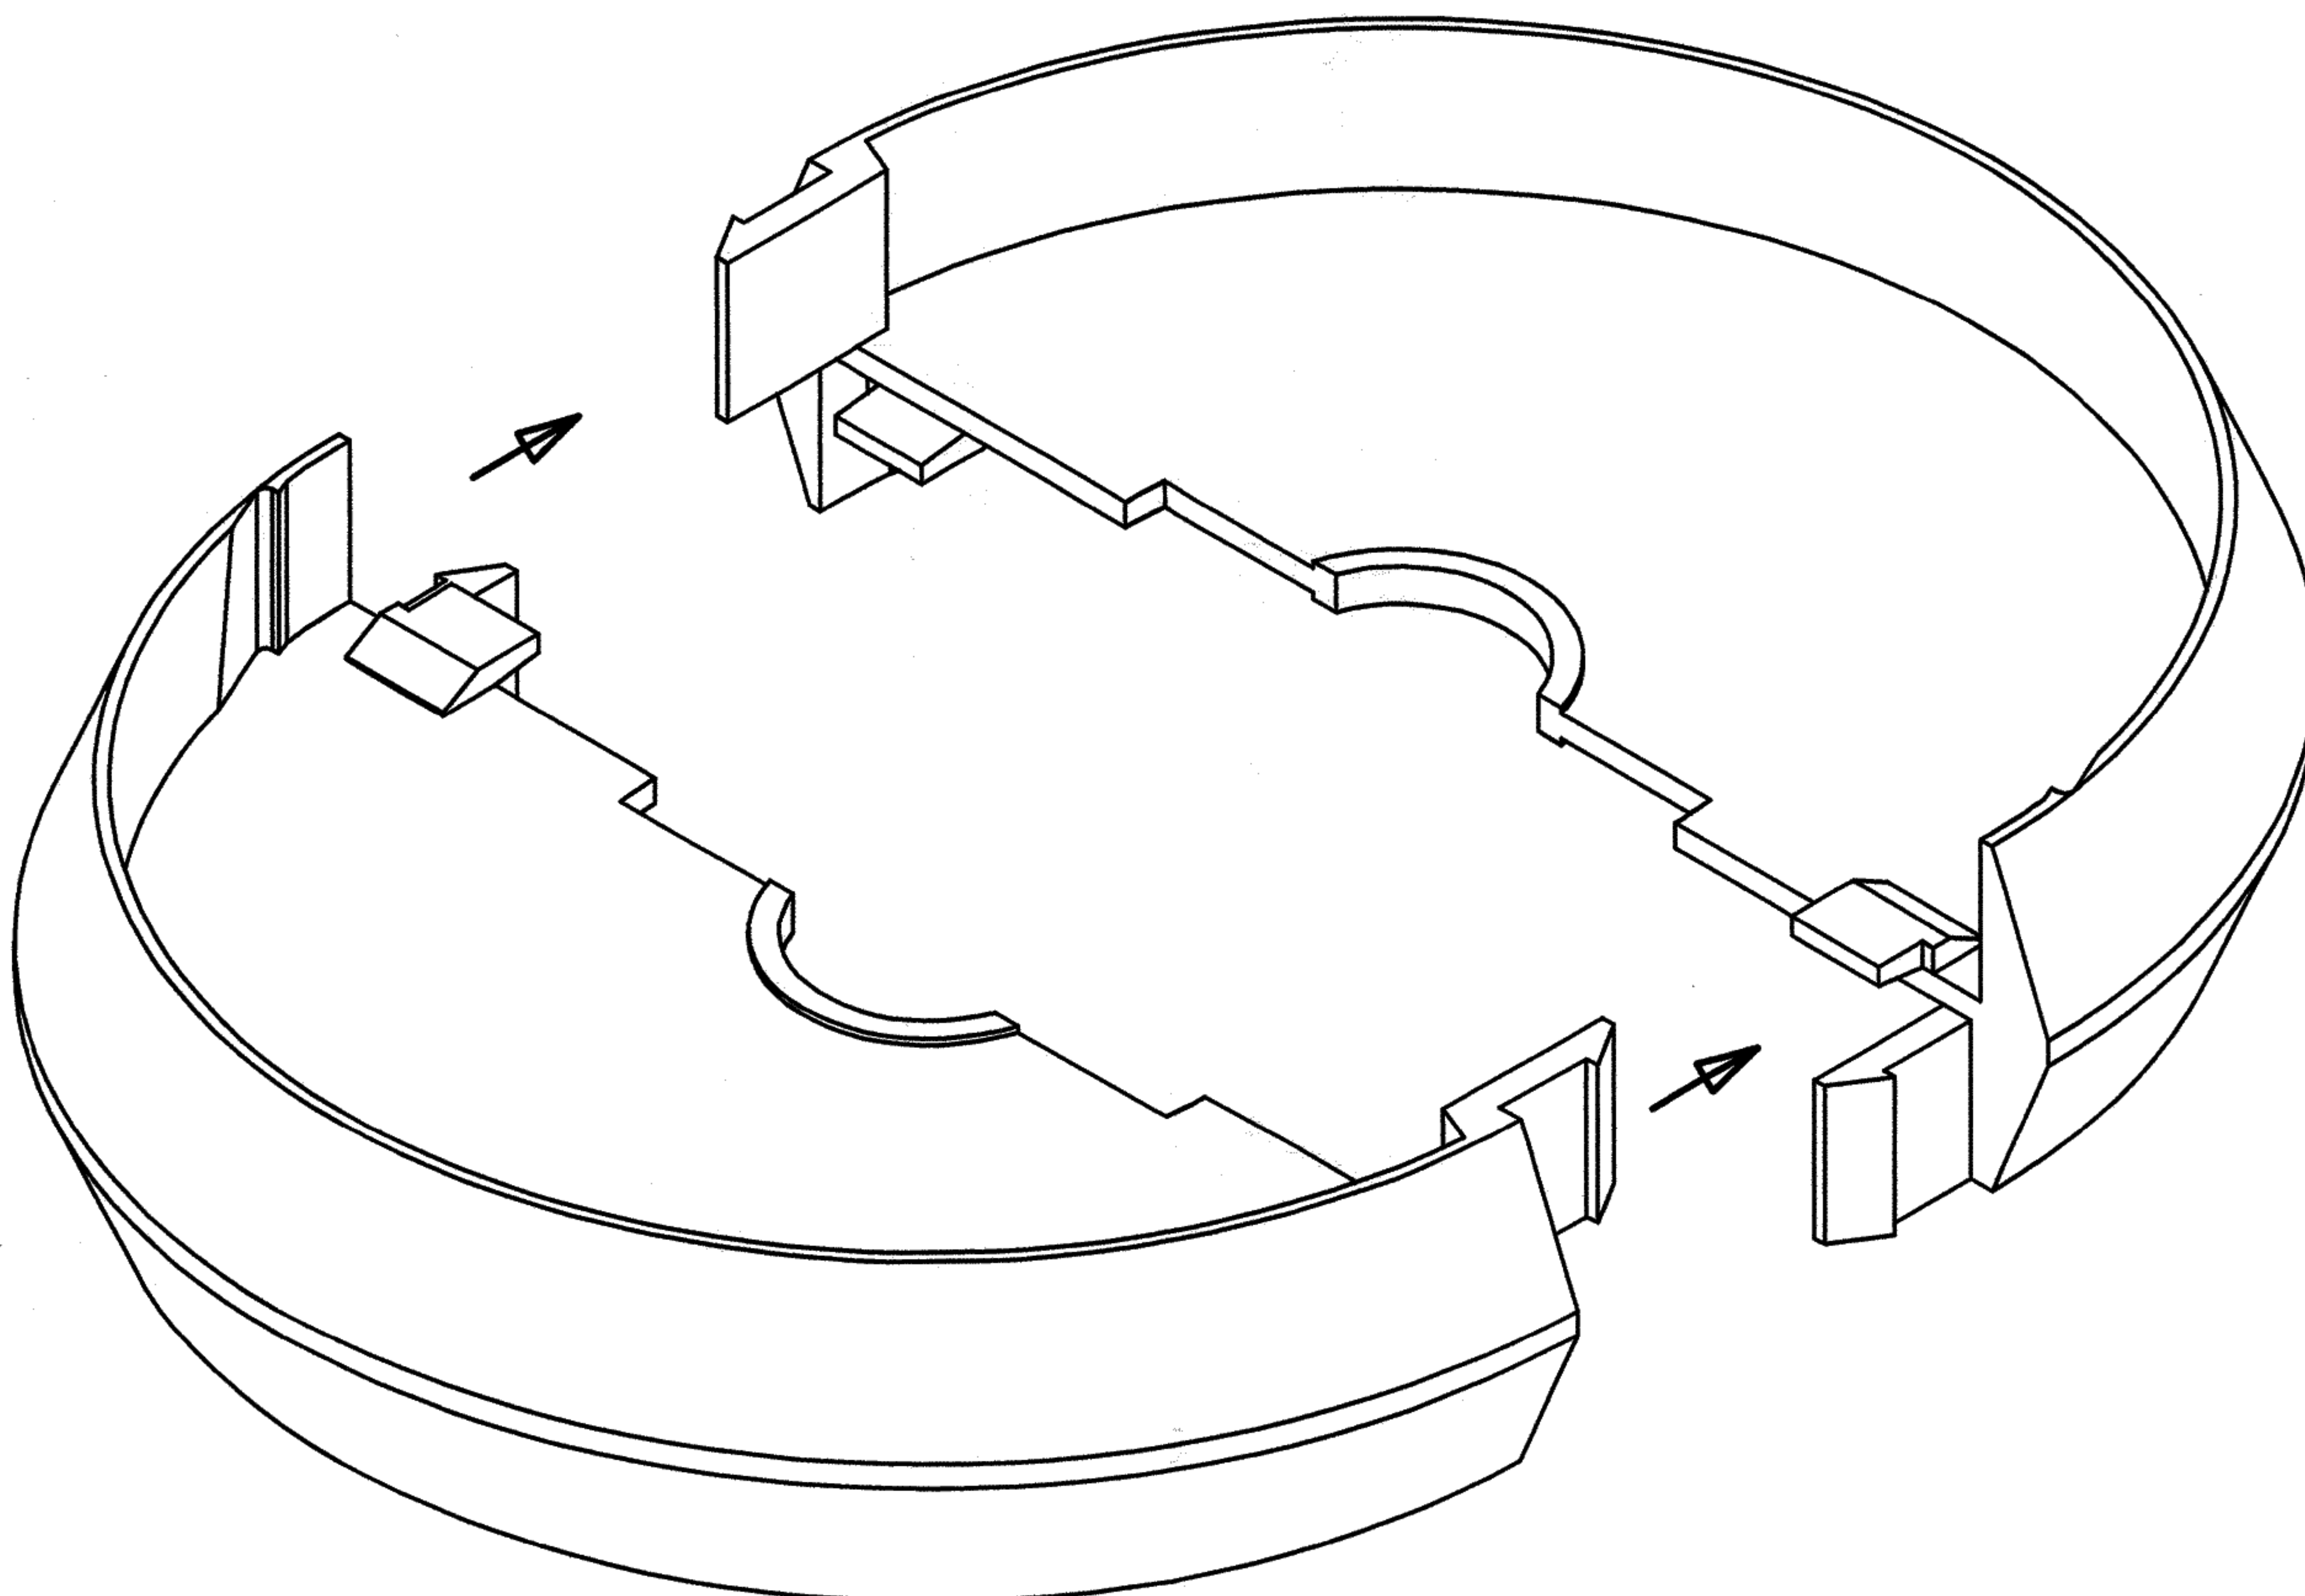

BOXLOK-2

BOXLOK ASSEMBLY
SNAP FIT

7.5 INCHES OUTSIDE DIAMETER
BY 1.718 INCHES TALL

BOXLOK-2

2-BOXLOKS, 1-ROTATED 180°