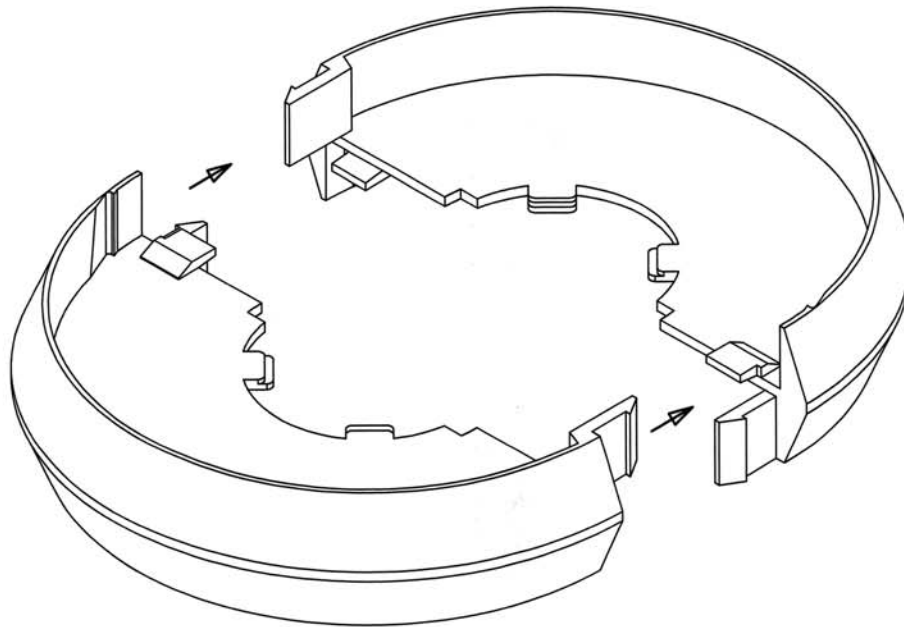

**BOXLOK-3**

BOXLOK ASSEMBLY  
SNAP FIT

**5.4 INCHES OUTSIDE DIAMETER  
BY 1.00 INCHES TALL**

**BOXLOK-3**

2-BOXLOKS, 1-ROTATED 180°