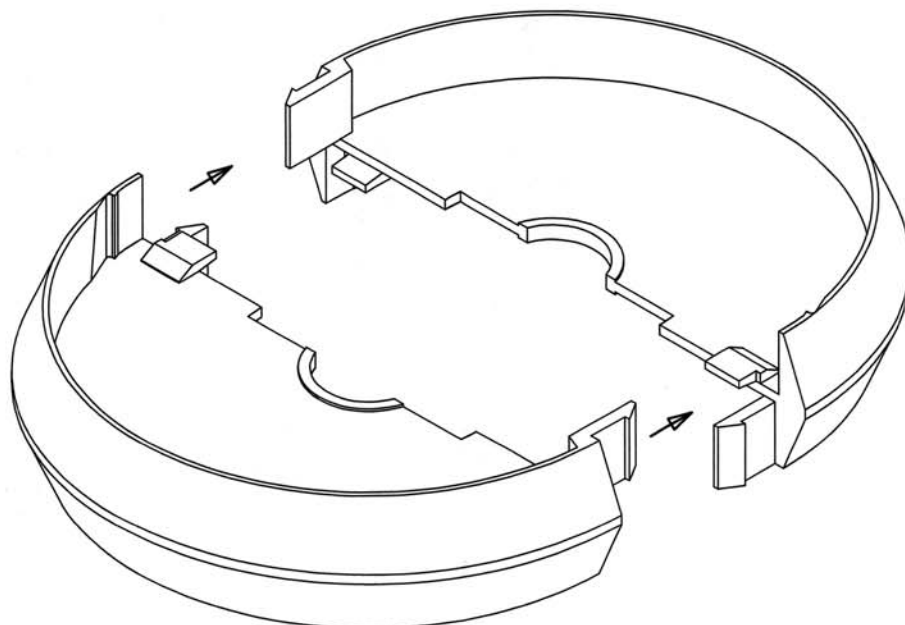

**BOXLOK-4**

BOXLOK ASSEMBLY  
SNAP FIT

**5.4 INCHES OUTSIDE DIAMETER  
BY 1.00 INCHES TALL**

**BOXLOK-4**

2-BOXLOKS, 1-ROTATED 180°